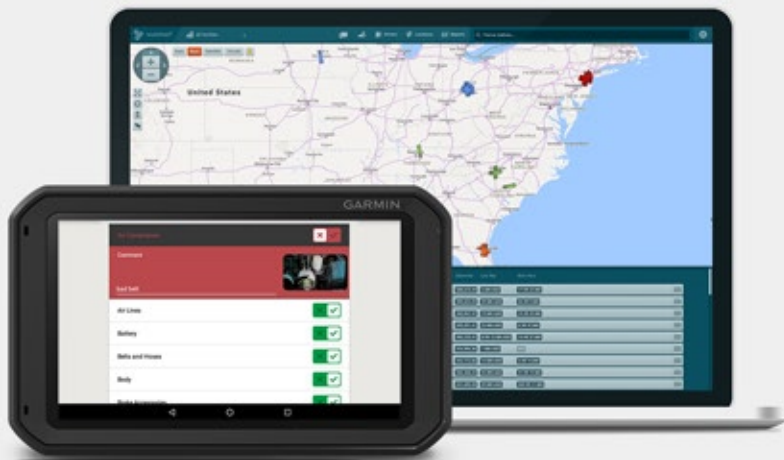

Field Warrior® on the Garmin fleet™ 790

The powerful, reliable, and rugged solution for all of your mobile workforce automation needs.

BUILT-IN FLEET TRACKING & MANAGEMENT SOLUTIONS.

GPS Fleet Tracking

Track your vehicles' true movement, driver behavior, and significant events with GPS updates every 60 seconds or less.

Commercial Navigation

Navigate drivers on safe routes based on the vehicle's weight, length, width, height, and hazardous materials that may be on board.

FleetCam® Dashcam

Use the Garmin fleet™ 790's built-in camera as a dashcam to take advantage of the best fleet vehicle camera solution on the market.

Vehicle Dispatching

Make informed dispatching decisions with real-time information about each vehicle's potential readiness to be dispatched.

FMCSA-Approved Garmin ELD

Our certified ELD solution for Garmin is reliable, ensures you'll be compliant, and delivers more value than typical ELD solutions on the market.

Active Lane Guidance

See a detailed simulation of the road ahead when approaching turns, exits, and interchanges on your route.

Driver Awareness Features & Alerts

Encourage safer driving and increase efficiency with audible tones and visual warnings for speed limit changes, curves, narrow roads, and more.