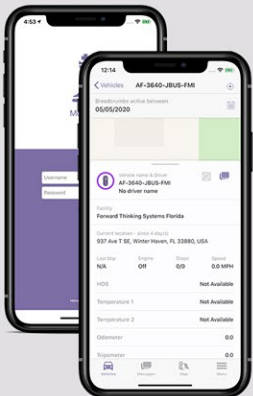

See What the Driver Sees with Livestreaming Video Views

Use your phone to view livestreaming video of your vehicles, your drivers, and current road conditions no matter where you are. The app lets you remotely view your FleetCam® livestream feeds and access historical HD event clips.

Monitor Current Fleet Activity with Map Views

Monarch® uses a map to display real-time locations of all your active fleet vehicles. Choose from dozens of different icon and color combinations to make unique displays that meet your needs. Tap on an individual vehicle icon to get more details without losing sight of the map.

Access Deeper Activity Insights with Vehicle Detail Screens

Additional details about your vehicles, drivers, and routes are right at your fingertips. Tap on an individual vehicle to review its current address, driver, and engine status. You can also check HOS duty status updates, send direct messages, and see how many stops are left on that route.

With Monarch®
the big picture is in the
palm of your hand.

✓ Real-Time Data

Monitor fleet and driver activity in real-time with automatic updates about locations, ignition statuses, HOS driver duty statuses, and more.