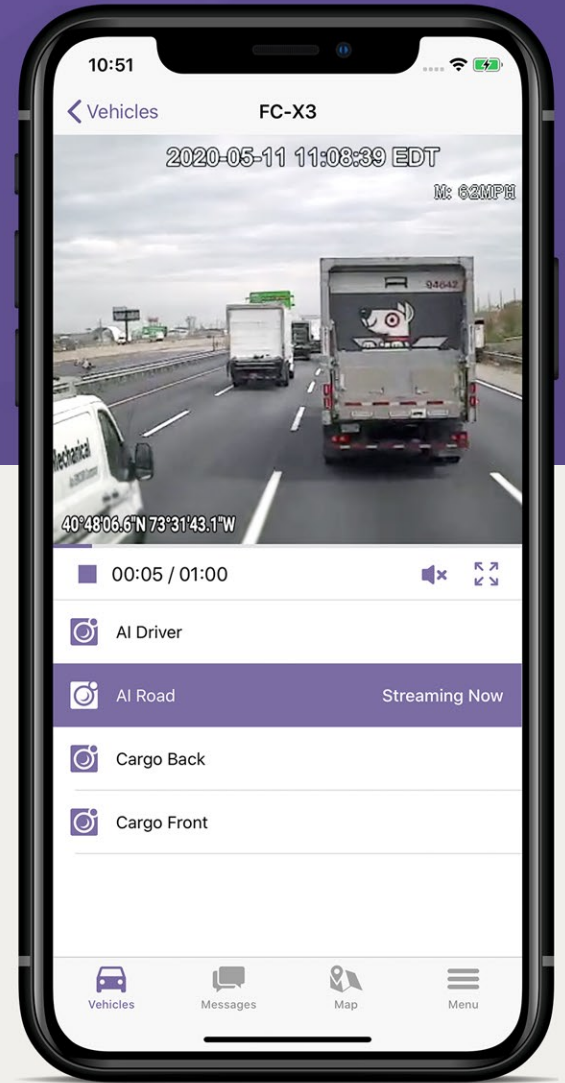

Stay Informed with Accurate Vehicle Lists

See vital details about every active vehicle in your fleet by simply glancing at your phone. Easily monitor where vehicles are, who is driving which vehicle, and if the ignition is on or off. All your data is automatically updated at intervals you can customize.

See What the Driver Sees with Livestreaming Video Views

Use your phone to view livestreaming video of your vehicles, your drivers, and current road conditions no matter where you are. The app lets you remotely view your FleetCam® livestream feeds and access historical HD event clips.

Monitor Current Fleet Activity with Map Views

Monarch® uses a map to display real-time locations of all your active fleet vehicles. Choose from dozens of different icon and color combinations to make unique displays that meet your needs. Tap on an individual vehicle icon to get more details without losing sight of the map.

Access Deeper Activity Insights with Vehicle Detail Screens

Additional details about your vehicles, drivers, and routes are right at your fingertips. Tap on an individual vehicle to review its current address, driver, and engine status. You can also check HOS duty status updates, send direct messages, and see how many stops are left on that route.