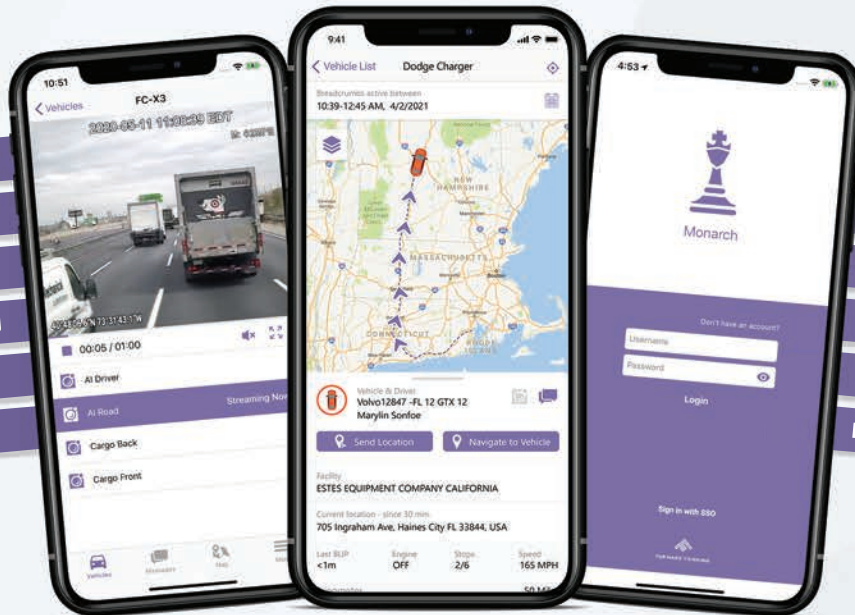

**Monarch®**  
The Mobile Fleet Management App

# RULE YOUR FLEET FROM A SMARTPHONE

Live Streaming

Real-Time Data

Map View

2-Way Messaging

Activity History

Stop Status

Create Locations

Vehicle List

Sign in with SSO

Navigate to Vehicle

Find Nearby Drivers

Dark Mode

Real-time data you can depend on. Available for Android & iOS

**Manage your fleet on the go with Monarch®**  
Track your fleet from the palm of your hand with the  
free, feature-rich companion app to IntelliHub®.

## Fleet Activity

Track current and historical vehicle location, see stop status, and quickly navigate to any vehicle.