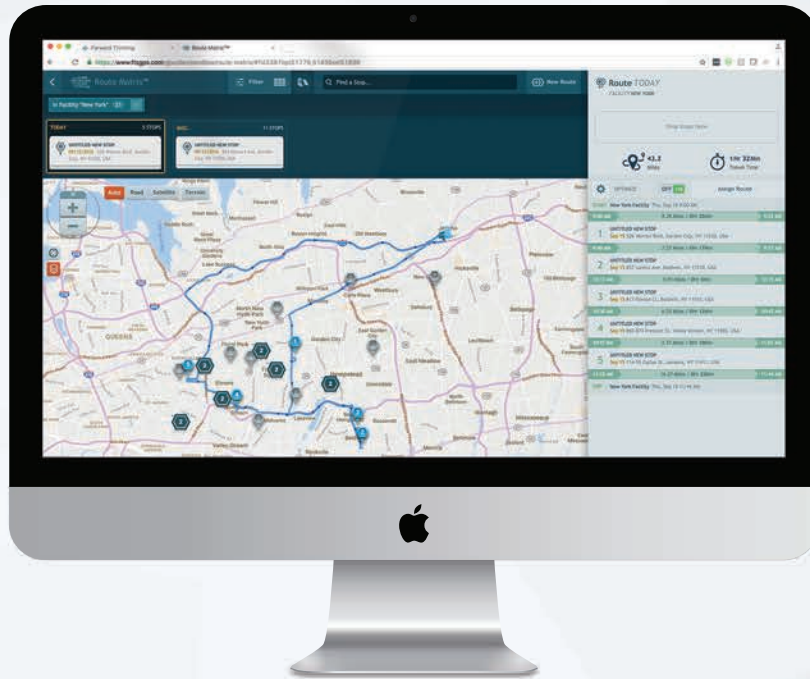

Route Matrix™
Premier Fleet Routing Software

MORE STOPS IN LESS TIME

Automate route planning, optimize stops,
and reduce fuel costs with route management software.

Service more stops per vehicle with better utilization.

The best part? **Route Matrix®** does it for you!

Why buy another vehicle when you can get more done with what you have?

Automatically Optimize Routes

Auto-sort stops into the most efficient order while factoring in distance, time, equipment, personnel, and more.

Override and Customize

Drag-and-drop to change stop order to respond to changing conditions and circumstances.

Provide Accurate ETAs

Know when drivers will arrive at their next stops even before they leave and keep the office in sync at all times.